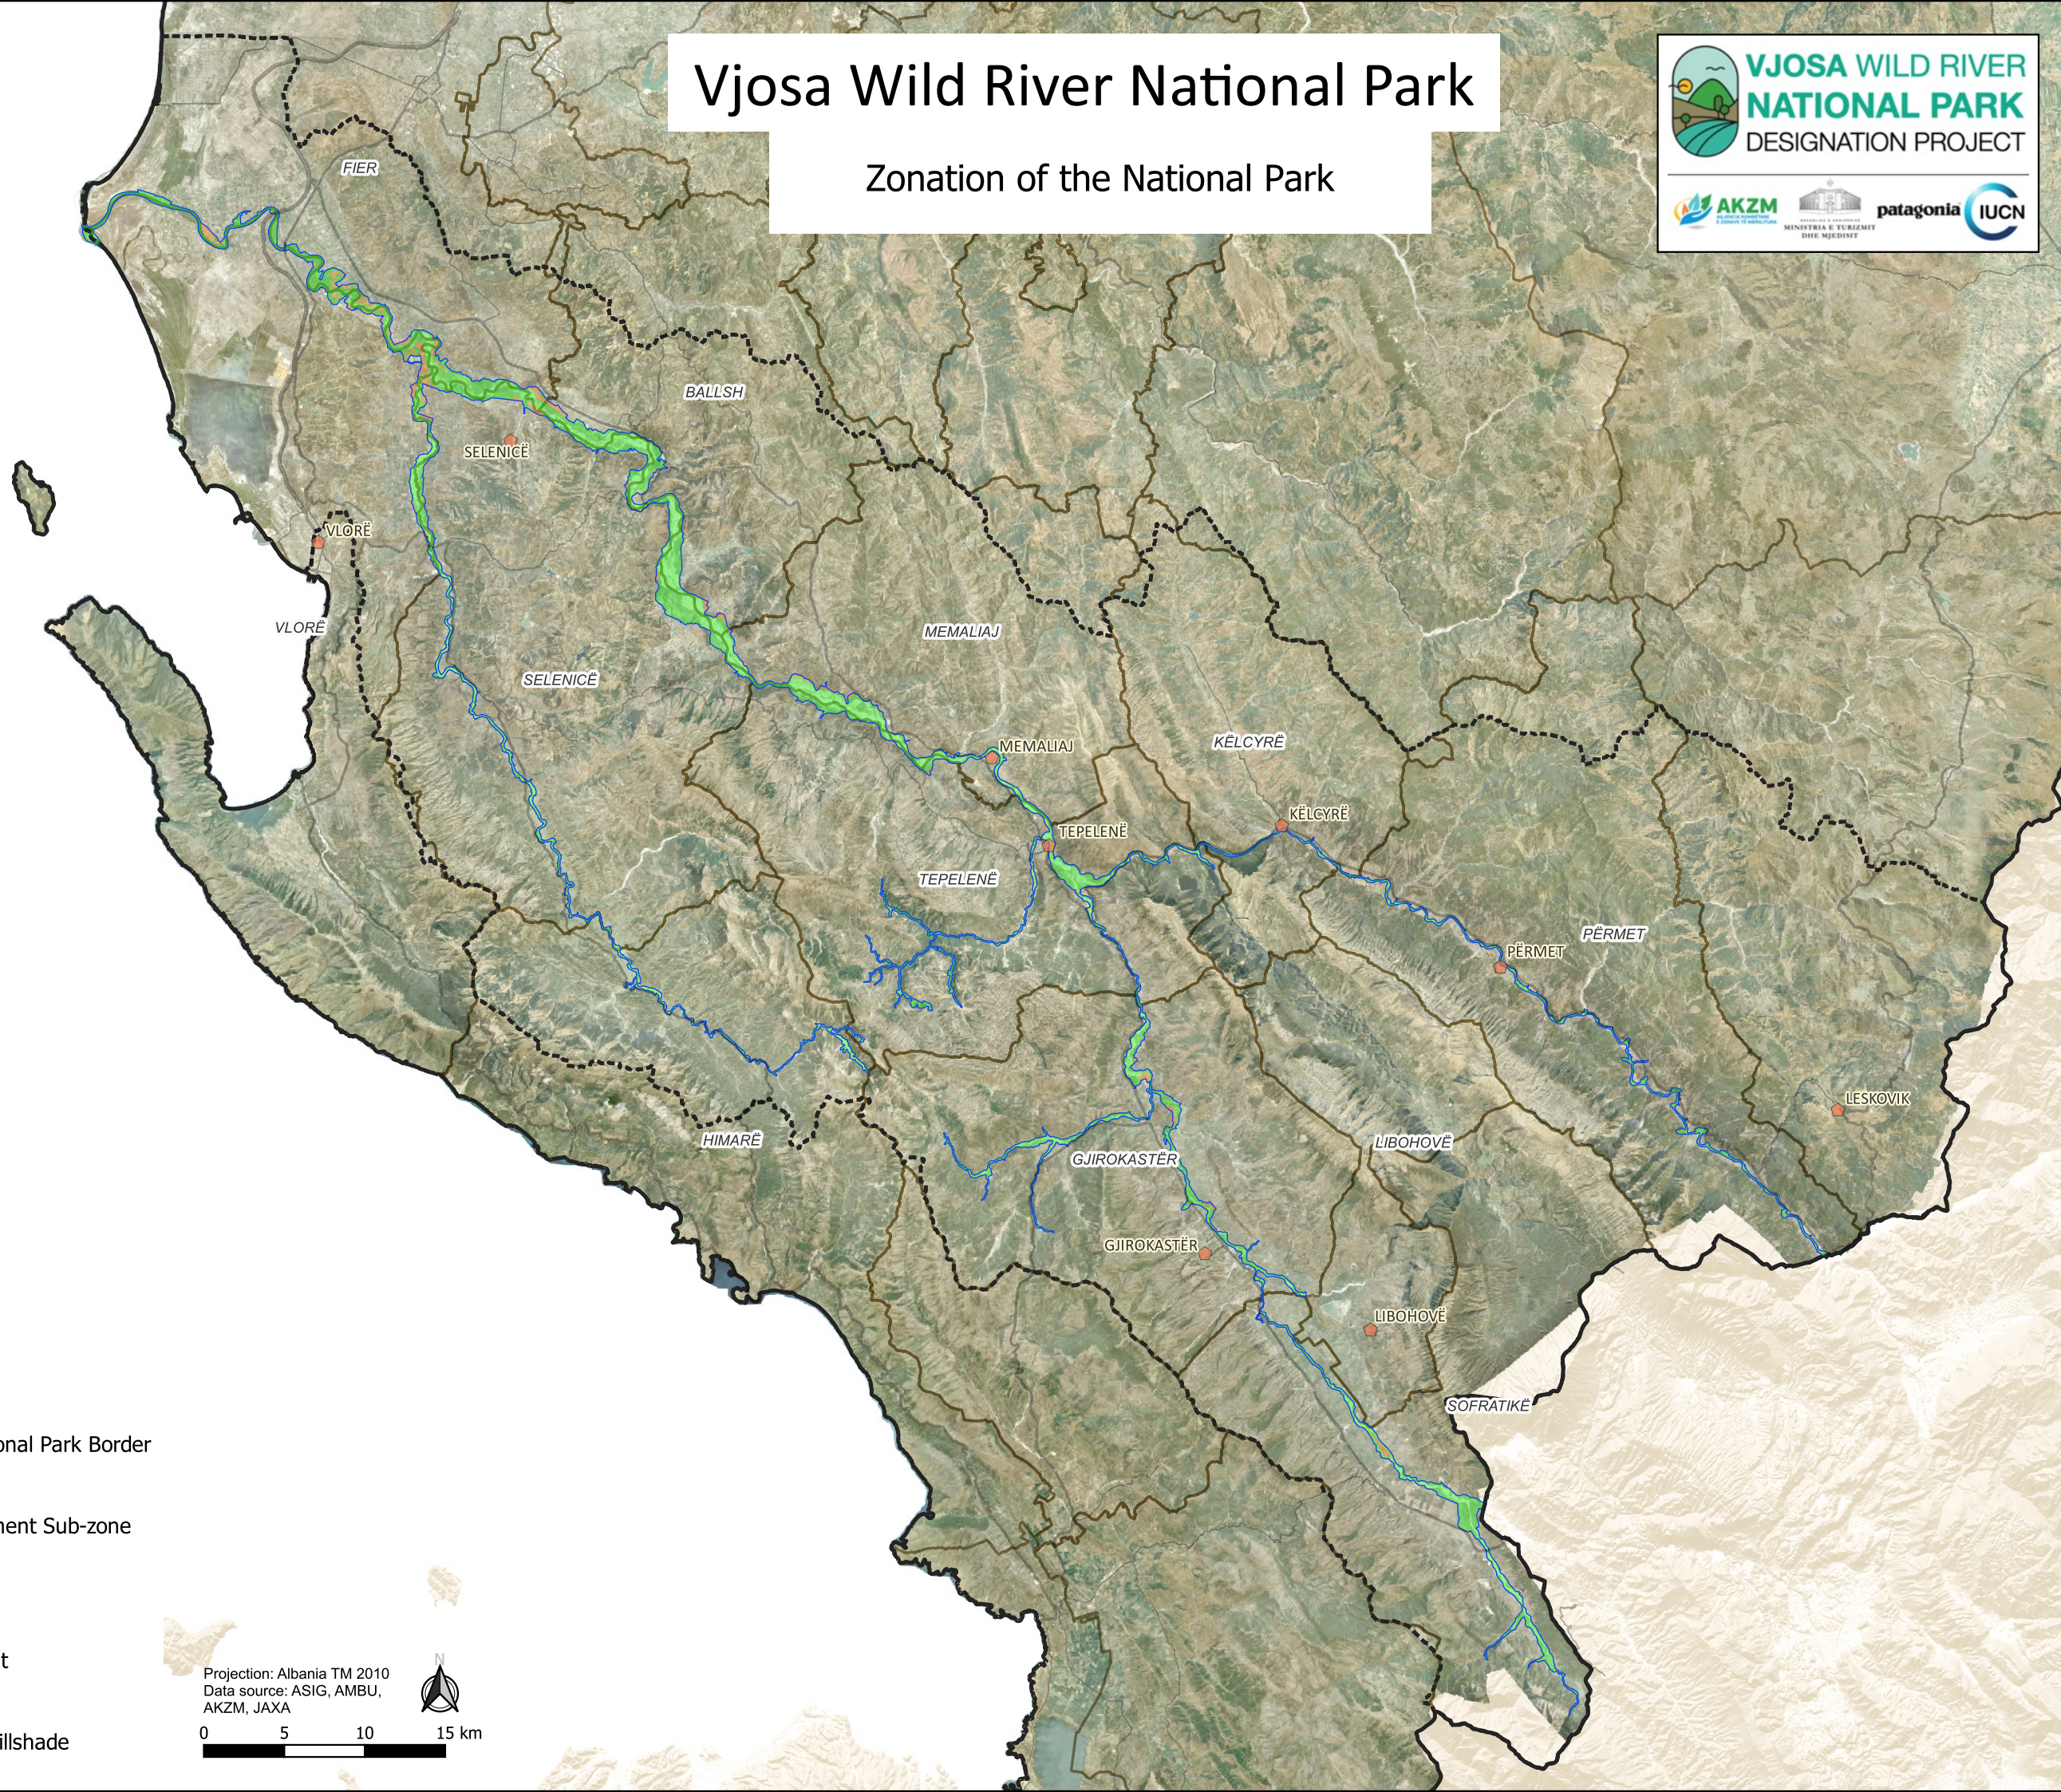

Vjosa Wild River National Park

Zonation of the National Park

Legend

- Vjosa Wild River National Park Border
- Central Zone
- Traditional Use and Sustainable Development Sub-zone
- City
- Motorway
- Primary
- Secondary
- Vjosa watercatchment
- Administrativ Borders
- National borders
- Othophotos 2015 & hillshade

Projection: Albania TM 2010
Data source: ASIG, AMBU, AKZM, JAXA

0 5 10 15 km